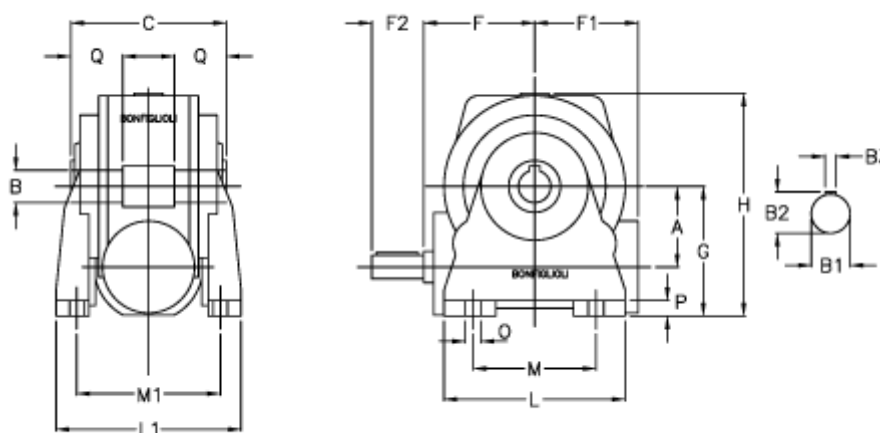

Data Sheet

Article number: 3901185060100

Description: Worm gear with solid input shaft
VF 185N-60-HS

Measures

a	= 185.4	F1 = 205	O = 22.0
B	= 60	F2 = 70	P = 22
B1	= 40	g = 254	Q = 65.0
B2	= 43.0	H = 457.0	
B3	= 12	L = 360	
C	= 190	L1 = 320	
Description	= VF 185N-xx-HS	m = 270	
F	= 214.5	M1 = 251.0	